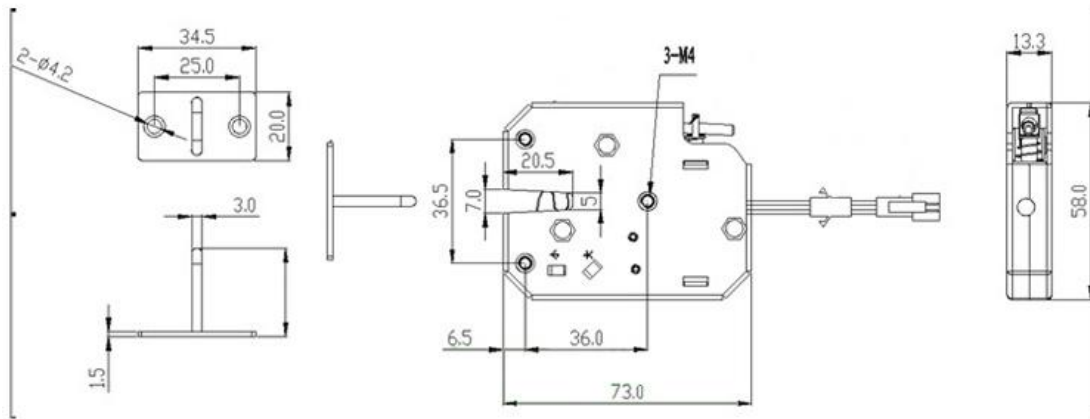

### Specifications:

Resistance	6Ω
Power	24.0W
Insulation Class	B
Finish	Cataphoresis(or OEM)
Working Temperature	-5°C~55°C
Working life	1 million times(10%energized)
Warranty	1 Year

### Dimension:

**【 CB-96 CB-96S CB-96B 】**

73X58X13.3mm

**CB-96C CB-96D**

72X65X13mm

**CB-96M**  
61X48X13mm